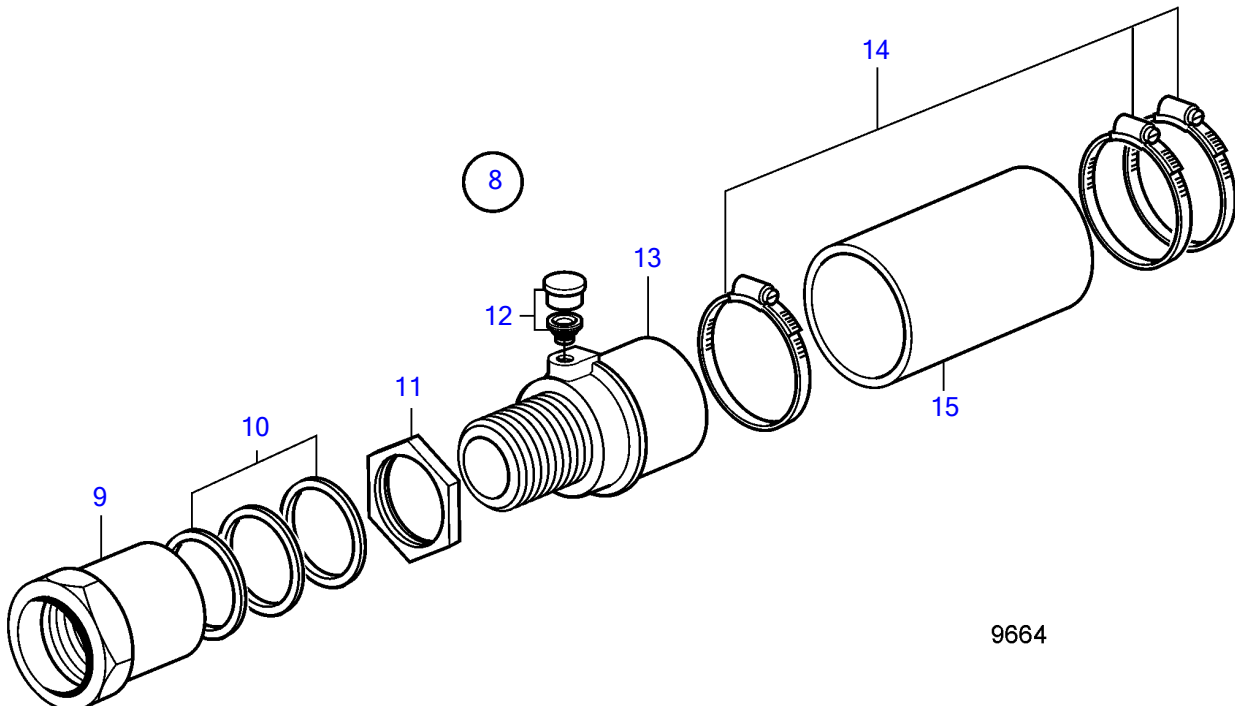

MD2010A, MD2020A, MD2030A, MD2040A

9664

MD2010A, MD2020A, MD2030A, MD2040A

REF	PART NO.	QTY	DESCRIPTION	NOTES
1	827184	1	Grease press	
2	815579	1	• Leather cuff	
3	948087	2	• Washer	
4	(907173)	1	• Grooved pin	Obsolete part
5	950354	1	• Lock nut	
6		1	• Retainer	
7	833842	1	Hose	
8	859012	1	Stuffing box	D=25mm
	859013	1	Stuffing box	D=30mm
9		1	• Nut	
10	859003	3	• Box gasket	D=25mm
	859006	3	• Box gasket	D=30mm
11		1	• Nut	
12	914138	1	• Lubricator	
13		1	• Stuffing box	
14	961672	3	• Hose clamp	For 859012
	961674	3	• Hose clamp	For 859013
15	825672	1	• Rubber hose	D=25mm
	825673	1	• Rubber hose	D=30mm