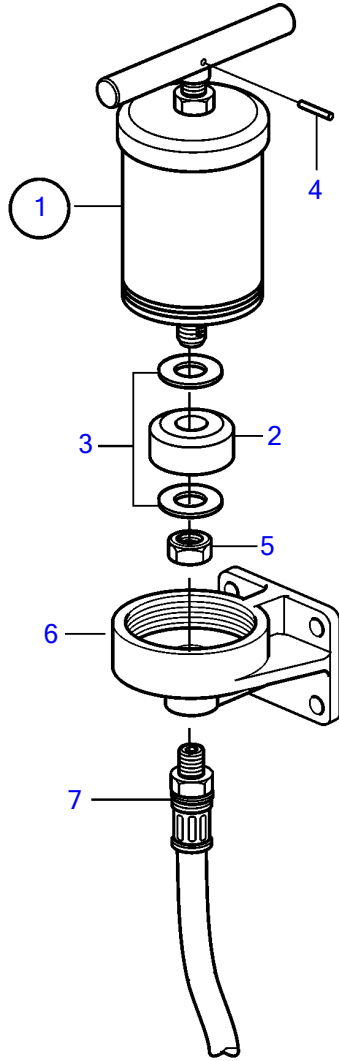

MD2010A, MD2020A, MD2030A, MD2040A

9664

MD2010A, MD2020A, MD2030A, MD2040A

REF	PART NO.	QTY	DESCRIPTION	NOTES
1	827184	1	Grease press	
2	815579	1	• Leather cuff	
3	948087	2	• Washer	
4	(907173)	1	• Grooved pin	Obsolete part
5	950354	1	• Lock nut	
6		1	• Retainer	
7	833842	1	Hose	
8	859012	1	Stuffing box	D=25mm
	859013	1	Stuffing box	D=30mm
9		1	• Nut	
10	859003	3	• Box gasket	D=25mm
	859006	3	• Box gasket	D=30mm
11		1	• Nut	
12	914138	1	• Lubricator	
13		1	• Stuffing box	
14	961672	3	• Hose clamp	For 859012
	961674	3	• Hose clamp	For 859013
15	825672	1	• Rubber hose	D=25mm
	825673	1	• Rubber hose	D=30mm